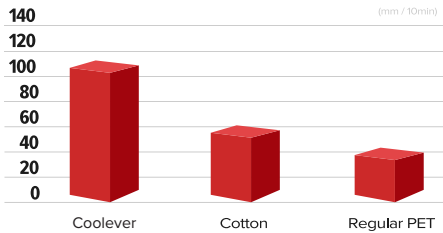

DESIGN

TECHNICAL INFORMATION

WEIGHT

230g
M size

MATERIALS

84% Polyester
16% Spandex

CHARACTERISTICS

ABSORPTION (BY JIS L 1096)