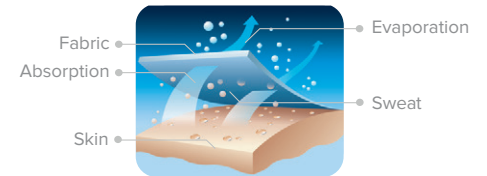

ABSORPTION, DIFFUSION, EVAPORATION SYSTEM