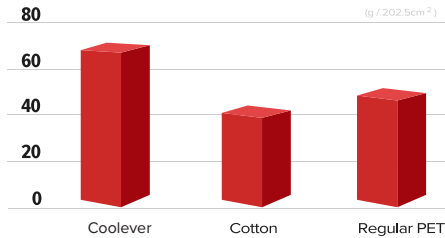

DRYING (BY JIS L 1096)